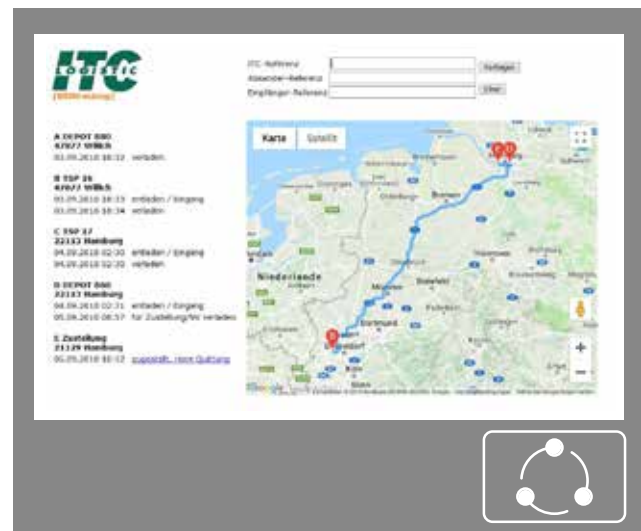

Electronic invoicing

Electronic invoicing is done via the Edifact Invoice interface, alternatively available in PDF format via e-mail.