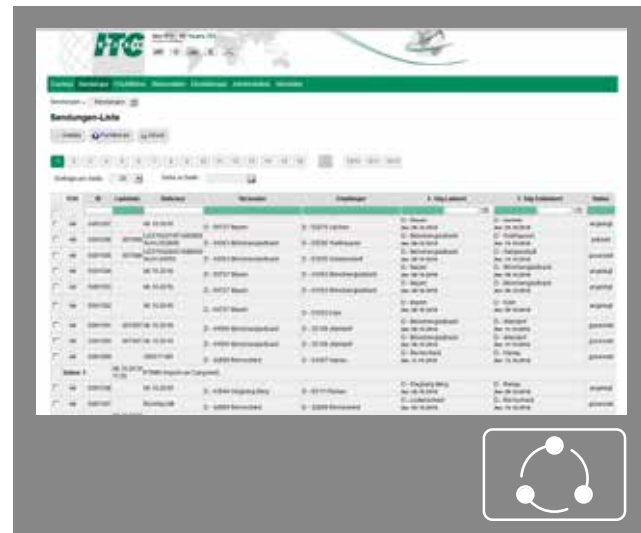

Customs

- ⇒ Professional advice
- ⇒ Electronic export declaration (AES)
- ⇒ Digital customs clearance via ATLAS (DE)
- ⇒ Excise tax registration
- ⇒ Neutralization of freight documents in case of change of goods owners
- ⇒ Applications for exemption/refund
- ⇒ Customs clearance including T1 and fiscal representation
- ⇒ Translation service for customs relevant papers
- ⇒ EU customs clearance/fiscal representation
- ⇒ Atlas customs clearance

Web portal

Do you still register all your shipments by fax or e-mail? Register with us instead and enjoy the benefits of our portal!

FEATURES of shipment management

- ⇒ Shipment entry
- ⇒ Shipment overview
- ⇒ View shipment details
- ⇒ Tracking
- ⇒ View loading lists
- ⇒ Print options
- ⇒ Your address memory

For further information, visit www.itc-logistic.de and select the „Tools“ menu.

@service

GEO tracking

Using reference number, you can trace the exact route of your shipment.

POD shipping

If you wish, PODs can automatically be sent to an e-mail address of your choice or transferred via FTP at a specified time.